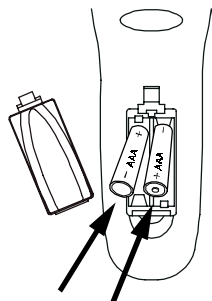

Setup

Battery Installation

1. On the back of the remote, push down on the tab and lift the cover off.
2. Match the batteries to the + and - marks inside the battery case, then insert 2 AAA Alkaline batteries.
3. Press the battery cover back into place.